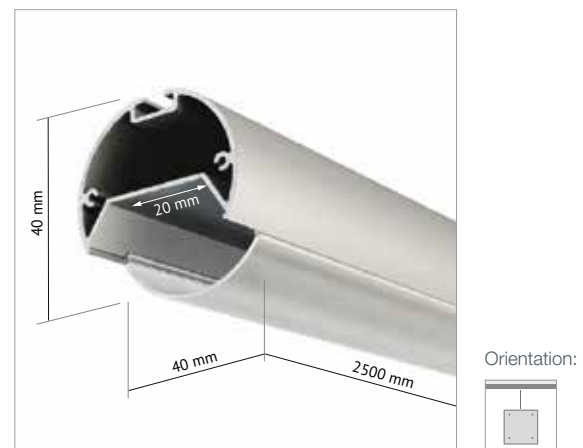

## AL.40 LED PROFILE

A circular-shaped profile with a 40mm diameter, AL.40 accommodates an LED strip at 20mm in width. The made-to-measure profile is used to create suspended lighting features making it ideal for reception desk lighting. A range of colour temperature LED strips are available or the profile can be used with a preferred LED option. Asta Linear profiles can be purchased in linear lengths or supplied in fully constructed units with LEDs installed.

## Key Features

- 40mm diameter Asta Linear profile
- Tubular shaped design
- Maximum profile length 2500mm
- Aluminium profile and end caps
- Shaped diffuser