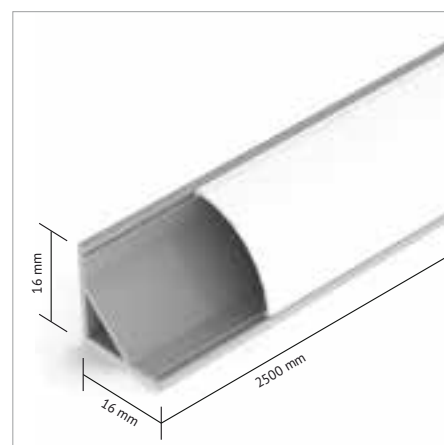

## AL.1515R LED PROFILE

A slim LED profile designed for corner contour illumination, AL.1515R features a semi-circular diffuser and shaped end caps. A range of colour temperature LED strips are available or the profile can be used with a preferred LED option. Asta Linear profiles can be purchased in linear lengths or supplied in fully constructed units with LEDs installed.

### Key Features

- 16x16mm Asta Linear profile
- Corner contour illumination
- Frosted semi-circular diffuser
- Maximum profile length 2500mm
- Aluminium profile and end caps

Profile AL.1515 is also available with a square diffuser.