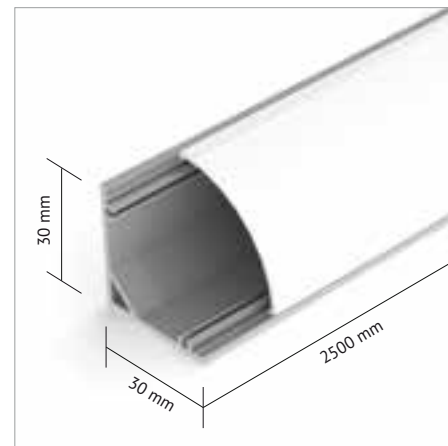

AL.3030R LED PROFILE

A wide LED profile designed for corner contour illumination, AL.3030R features a semi-circular diffuser and shaped end caps. A range of colour temperature LED strips are available or the profile can be used with a preferred LED option. Asta Linear profiles can be purchased in linear lengths or supplied in fully constructed units with LEDs installed.

Key Features

- 30x30mm Asta Linear profile
- Corner contour illumination
- Frosted semi-circular diffuser
- Maximum profile length 2500mm
- Aluminium profile and end caps

Orientation:

Profile AL.3030 is also available with a square diffuser.