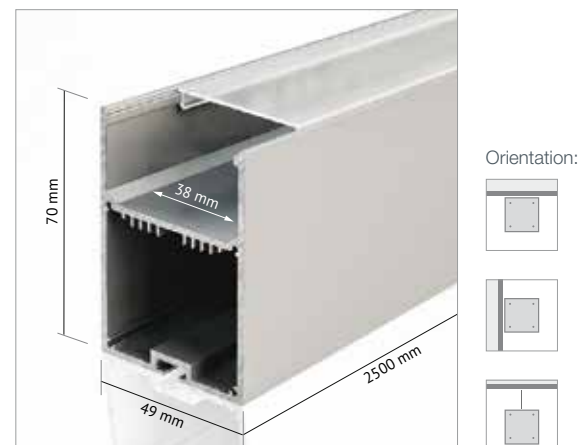

AL.4970 LED PROFILE

With a 38mm wide area in which to position an LED strip, AL.4970 accommodates strips with multiple rows of LEDs for increased brightness. Featuring slim and deep proportions, AL.4970 is ideal for suspension above a reception desk or can be used to create individual or continuous lines of light.

The frosted diffuser is high impact resistant and delivers over 80% light transmission. A range of colour temperature LED strips is available or the profile can be used with a preferred LED option. Asta Linear profiles can be purchased in linear lengths or supplied in fully constructed units with LEDs installed.

Key Features

- 49x70mm Asta Linear profile
- Maximum profile length 2500mm
- Aluminium profile and end caps
- Frosted diffuser
- Space to conceal power supply

Accessories