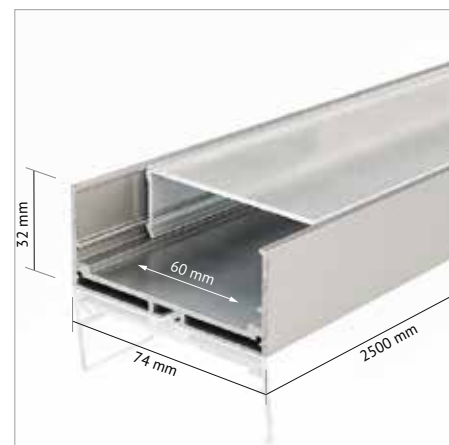

AL.7432 LED PROFILE

A wide yet low-profile unit, AL.7432 accommodates an LED strip at 60mm in width or a narrow panel of Applelec's LED Light Sheet. Surface mounted or suspended, the profile is used to create individual or continuous lines of light.

The frosted diffuser is high impact resistant, UV resistant and delivers over 80% light transmission. A range of colour temperature LED strips is available or the profile can be used with a preferred LED option. Asta Linear profiles can be purchased in linear lengths or supplied in fully constructed units with LEDs installed.

Key Features

- 74x32mm Asta Linear profile
- Maximum profile length 2500mm
- Aluminium profile and end caps
- Frosted diffuser
- Wide, low-profile design

Orientation:

Accessories