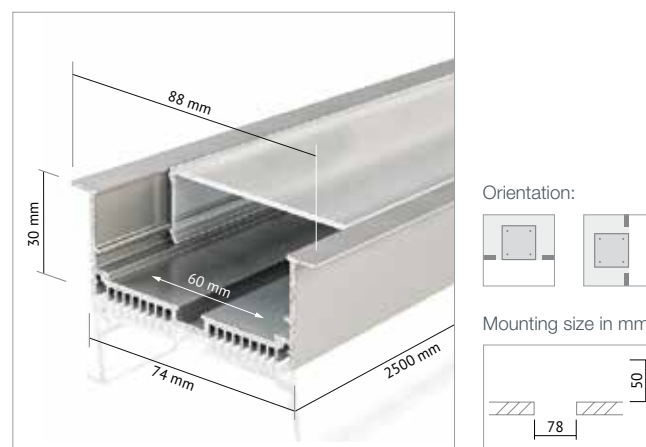

AL.8832 LED PROFILE

The widest recess mounted Asta Linear profile is primarily designed for commercial lighting applications. AL.8832 accommodates an LED strip at 60mm in width or a narrow panel of Applelec's LED Light Sheet. Installed within a 50mm deep recess using mounting clips, the profile is used to create individual or continuous lines of light.

The frosted diffuser is high impact resistant, UV resistant and delivers over 80% light transmission. A range of colour temperature LED strips are available or the profile can be used with a preferred LED option. Asta Linear profiles can be purchased in linear lengths or supplied in fully constructed units with LEDs installed.

Key Features

- 88x32mm Asta Linear profile
- Maximum profile length 2500mm
- Aluminium profile and end caps
- Frosted diffuser
- Recess required: depth 50mm, width 78mm

Accessories